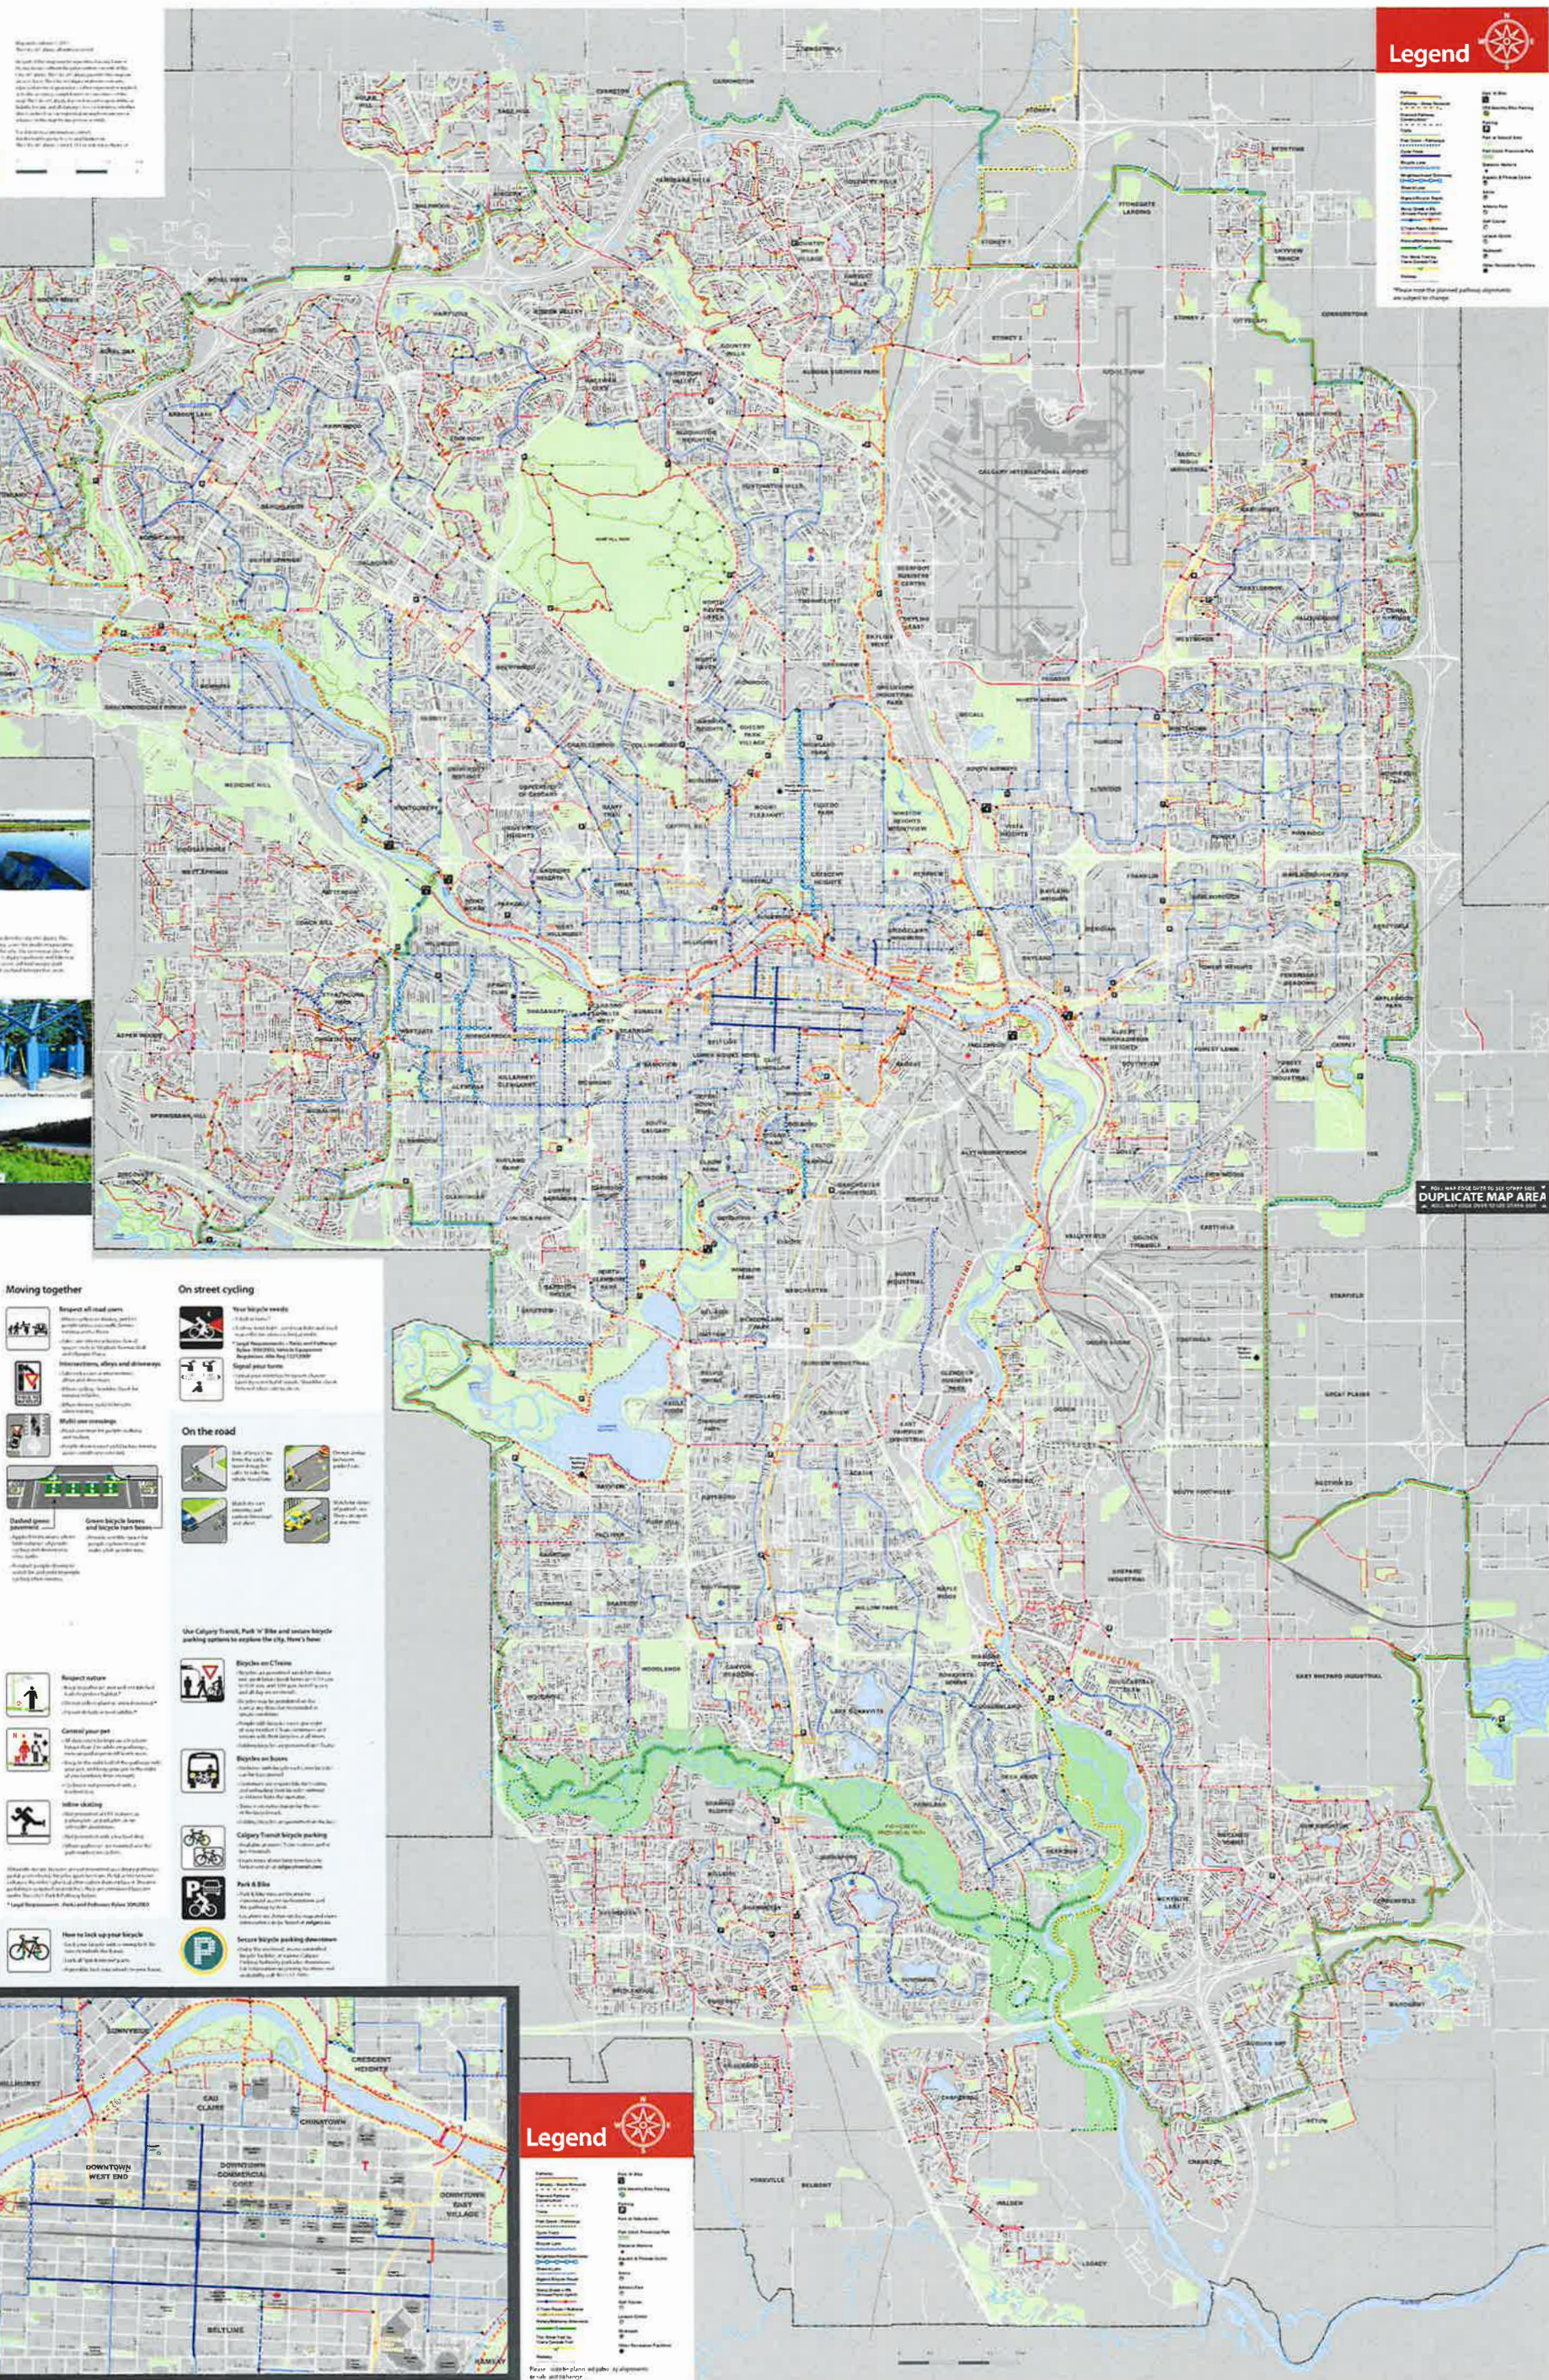

Appeal Boards Rec'd Aug 09, 2017
 Submitted by: M. Loewen, Development Authority

Calgary
Pathways and Bikeways Map 2017
MAP

CELEBRATING CANADA 150

For more information on how to improve Calgary 150, visit us at calgary.ca/150

Share the road

Share the pathway

Rules of the road

Legend

Types of on-street bikeways

- Cycle track** - A dedicated space for bicycles, separated from the roadway by a physical barrier.
- Bike lane** - A dedicated space for bicycles, separated from the roadway by a painted line.
- Neighborhood bikeway** - A shared space for bicycles and pedestrians, separated from the roadway by a painted line.
- Shared lane** - A shared space for bicycles and other road users, separated from the roadway by a painted line.
- Signed bicycle route** - A route marked with bicycle symbols and signs.

Share the road

- Obey the speed limit** - Always obey the posted speed limit.
- Yield at pathway intersections** - Yield to pedestrians at all intersections.
- Keep to the right** - Keep to the right of the roadway.
- Be alert** - Be alert and watch for pedestrians and other road users.
- Use the appropriate path** - Use the appropriate path for your mode of transport.

Rules of the road

- Obey traffic signs and signals** - Always obey traffic signs and signals.
- Use proper lane discipline** - Use proper lane discipline.
- Don't drink and drive** - Don't drink and drive.
- Use proper hand signals** - Use proper hand signals.
- Don't use your phone while driving** - Don't use your phone while driving.